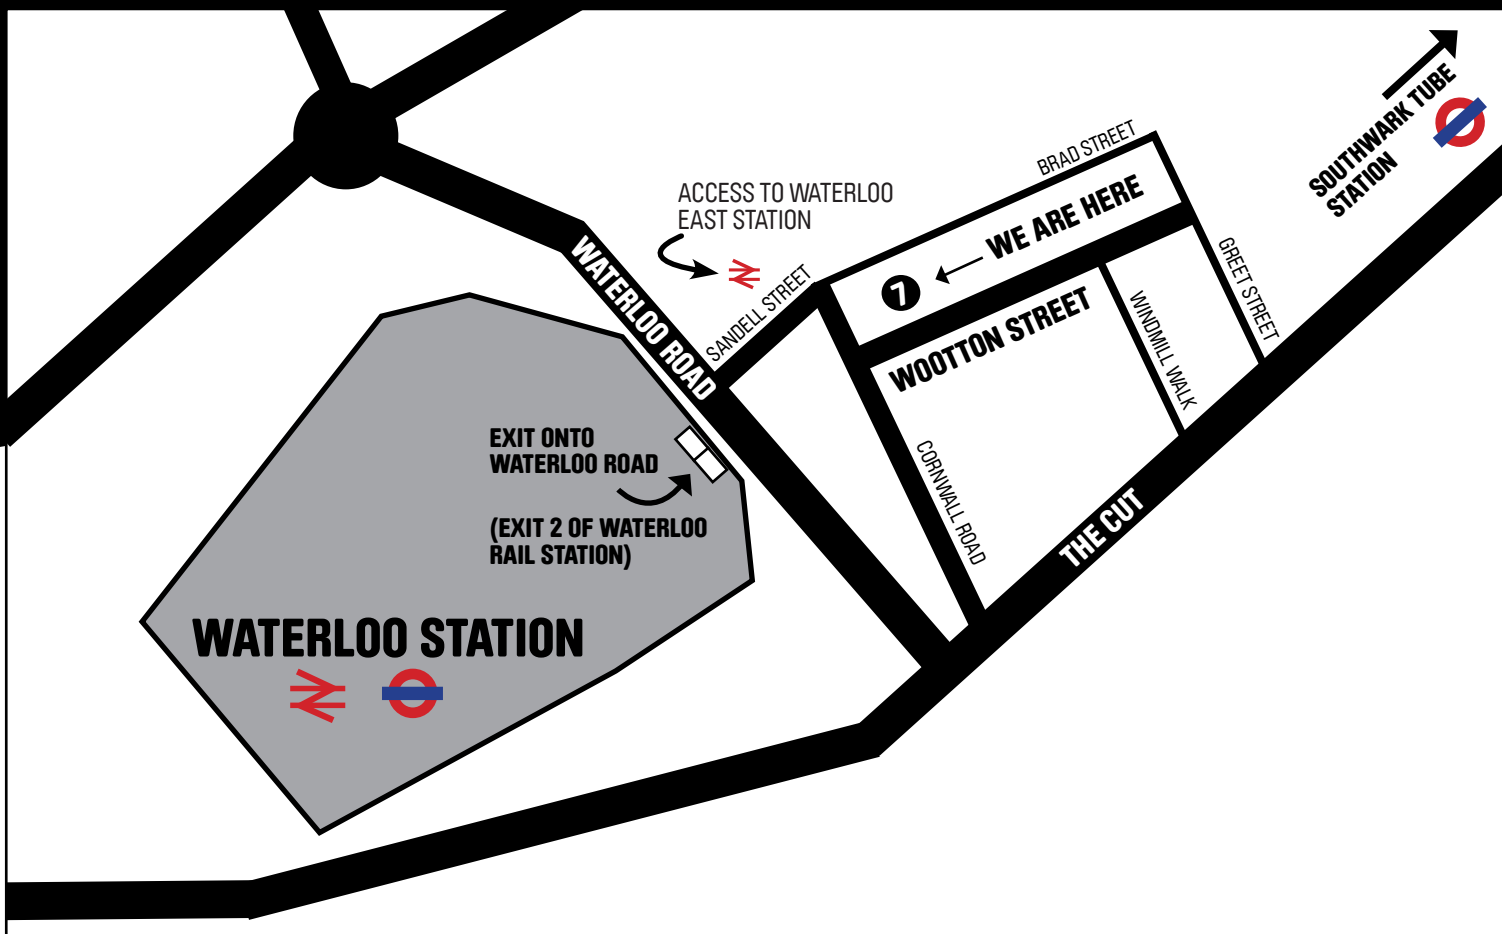

BY RAIL & TUBE

We are located less than a five minute walk away from Waterloo rail and tube station.

Bakerloo, Jubilee, Northern and Waterloo & City tube lines all pass through Waterloo station.

We are also located less than a three minute walk away from Waterloo East station and a five minute walk away from Southwark tube station (Jubilee line).

BY BUS

Buses which pass through Waterloo Station/Waterloo Road include:

1, 4, 26, 59, 68, 76, 77, 139, 168, 171, 172, 176, 188, 211, 243, 341, 381, 507, 521RV1 and X68.

Please check the Transport for London website for full routes of buses, trains and tubes.

BY CAR

There are limited pay and display spaces on Wootton Street, but we strongly recommend travelling by public transport where possible.

BY BIKE

There are bikes for hire available at Waterloo station, as well as places to lock up bikes on The Cut and at Waterloo Station.